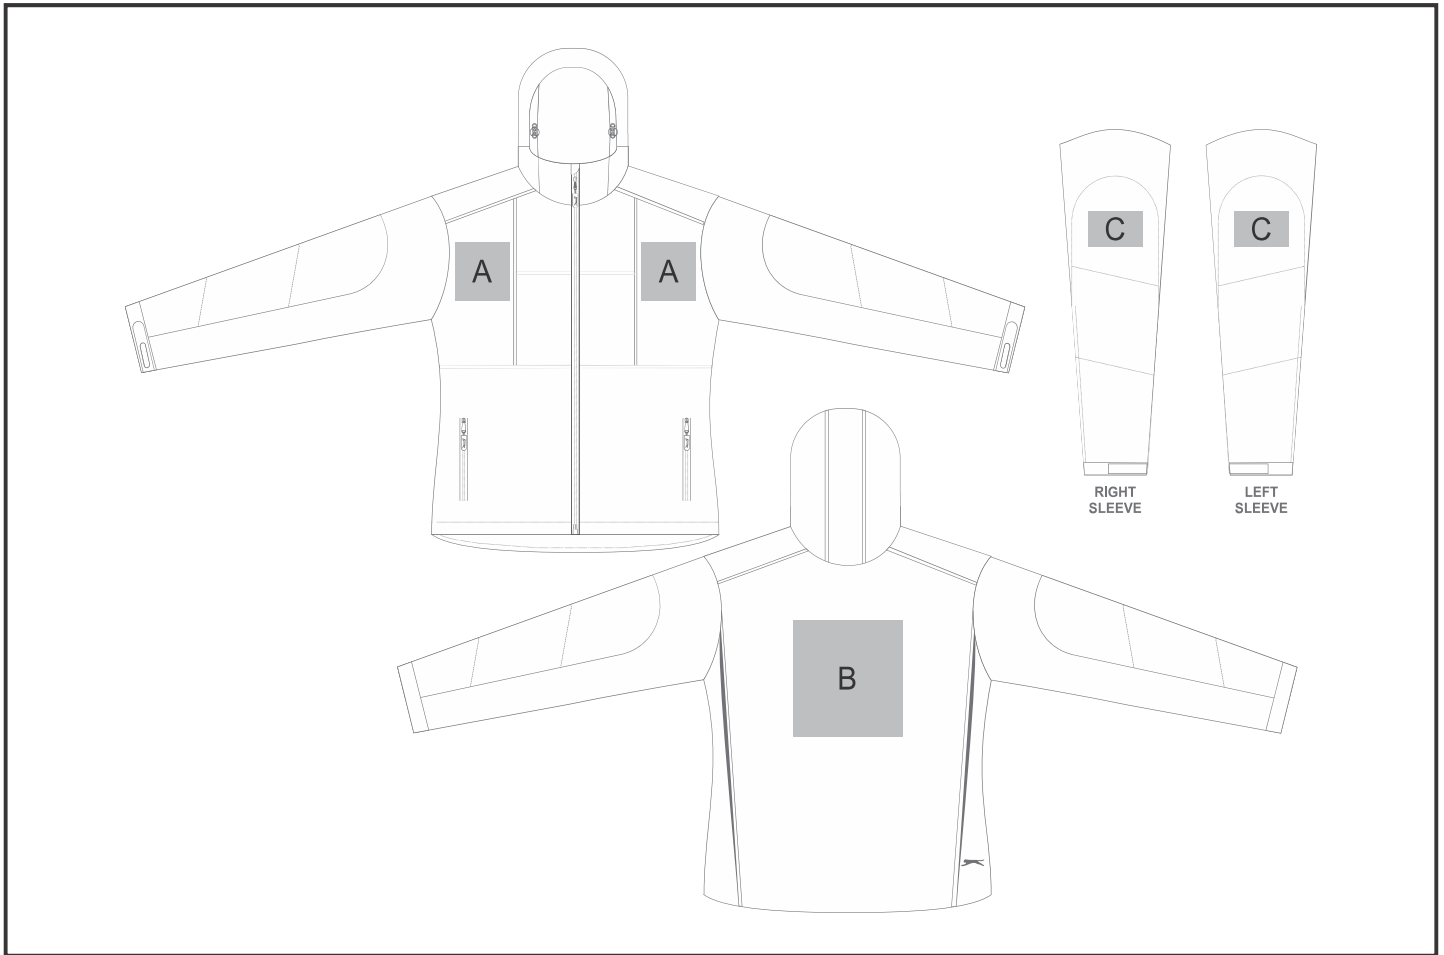

JC-SL-133-A

Ladies Nexus Softshell Jacket

Need to know:

- Includes 1-Position Embroidery (setup fees apply)
- **EMB Inclusive Parameters:** Left/Right Chest or Back = 100mm x 100mm
- No Laser on Black Items

Branding Options:

Position	Branding Method (Branding Code)	No. of Colours	Dimension
A	Embroidery (EM-CLOTHING)	N/A	80mm wide x 40mm high
A	Laser Engraving (LG)	N/A	100mm wide x 80mm high
A	Digital Transfer Clothing A6 (DTC-A6)	Full Colour	100mm wide x 100mm high
A	Silicone (STP-A)	N/A	30mm wide x 30mm high
A	Silicone (STP-B)	N/A	50mm wide x 50mm high
A	Silicone (STP-C)	N/A	80mm wide x 80mm high

B	Embroidery (EM-CLOTHING)	N/A	200mm wide x 200mm high
B	Laser Engraving (LG)	N/A	200mm wide x 200mm high
B	Digital Transfer Clothing A6 (DTC-A6)	Full Colour	105mm wide x 148mm high
B	Digital Transfer Clothing A5 (DTC-A5)	Full Colour	200mm wide x 148mm high
B	Silicone (STP-A)	N/A	30mm wide x 30mm high
B	Silicone (STP-B)	N/A	50mm wide x 50mm high
B	Silicone (STP-C)	N/A	80mm wide x 80mm high
B	Silicone (STP-D)	N/A	120mm wide x 40mm high

C	Embroidery (EM-CLOTHING)	N/A	80mm wide x 60mm high
C	Laser Engraving (LG)	N/A	100mm wide x 60mm high
C	Silicone (STP-A)	N/A	30mm wide x 30mm high
C	Silicone (STP-B)	N/A	50mm wide x 50mm high